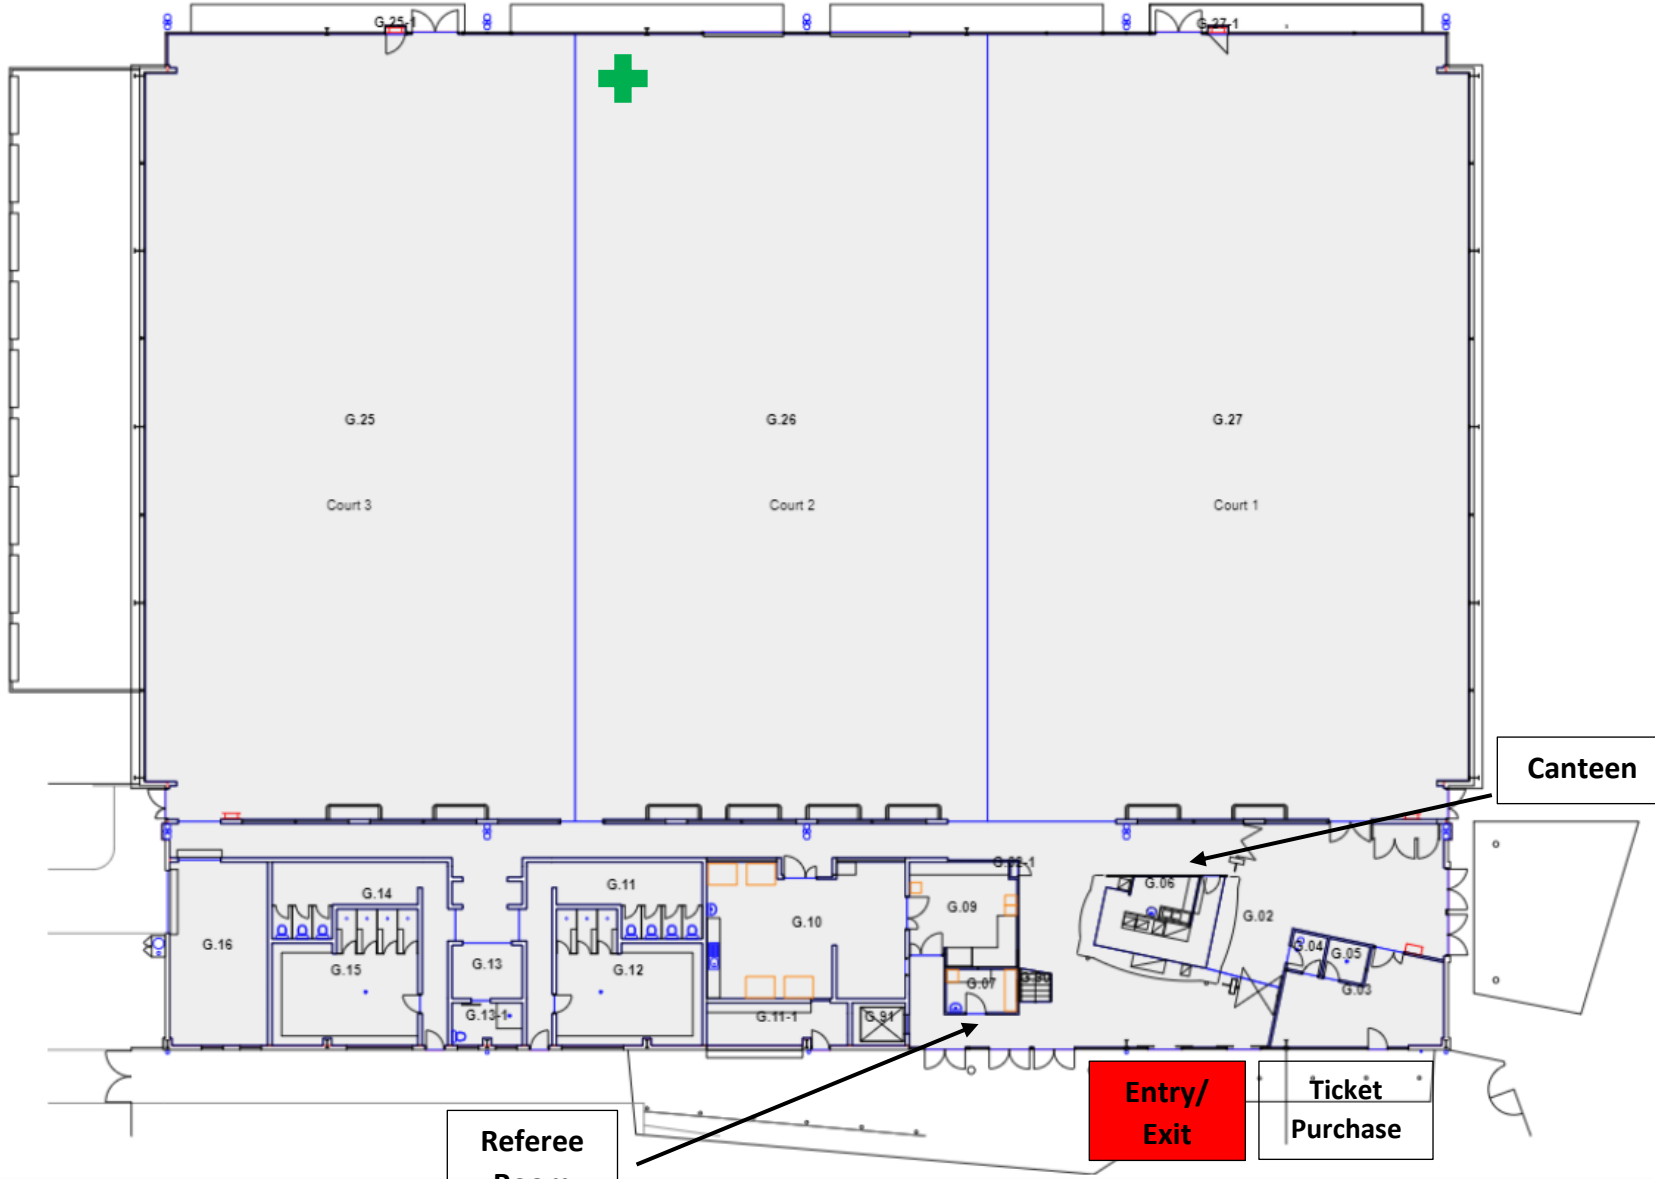

Enter Sports Centre
Carpark via Bruce Highway

Referee Room

Entry/Exit

Ticket Purchase

Canteen